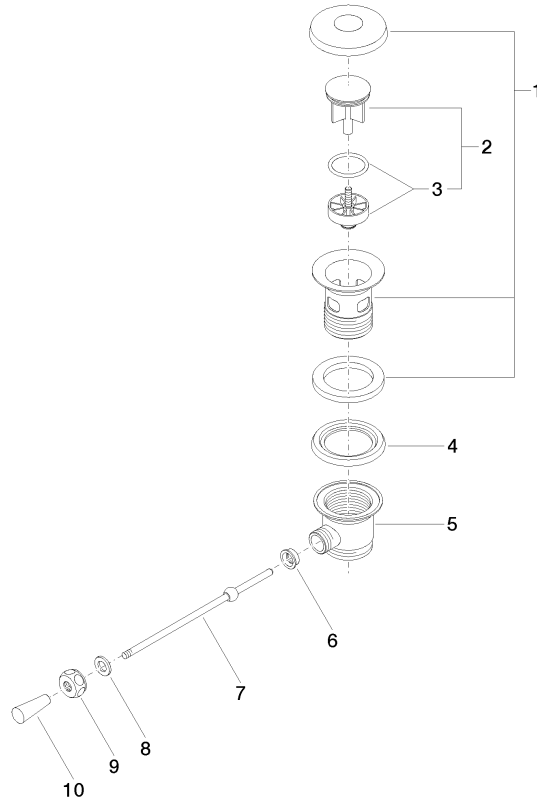

10 300 970

- length of knee lever 185 mm
- Only suitable for basins with an overflow.

Fits: IMO, LULU, MADISON, MEM, TARA,  
CL.1, LISSÉ, VAIA, META, CYO

	Brushed Platinum	10 300 970-06
	Chrome	10 300 970-00
	Platinum	10 300 970-08
	Durabress (23kt Gold)	10 300 970-09
	Dark Chrome	10 300 970-19
	Light Gold	10 300 970-26
	Brushed Light Gold	10 300 970-27
	Brushed Durabress (23kt Gold)	10 300 970-28
	Matte Black	10 300 970-33
	Brushed Bronze	10 300 970-42
	Brushed Champagne (22kt Gold)	10 300 970-46
	Champagne (22kt Gold)	10 300 970-47
	Brushed Chrome	10 300 970-93
	Brushed Dark Platinum	10 300 970-99

10 300 970

10 300 970

Parts for other finishes can be found here: [Chrome](#)

### Spare parts list

No.	Item Number	Name	Quantity used	Delivery time
1	90 11 01 026 00-06	cup	1	10
2	04 31 20 016 00-06	plug	1	10
3	04 28 10 026 00 90	accessories	1	2
4	09 14 03 025 90	seal	1	2
5	09 11 01 023-06	cup	1	10
6	09 14 05 040 90	seal	1	2
7	09 31 09 055-06	pull-rod	1	60
8	09 30 11 049 90	disc	1	2
9	09 23 30 003-06	nut	1	60
10	09 20 01 040-06	handle	1	60